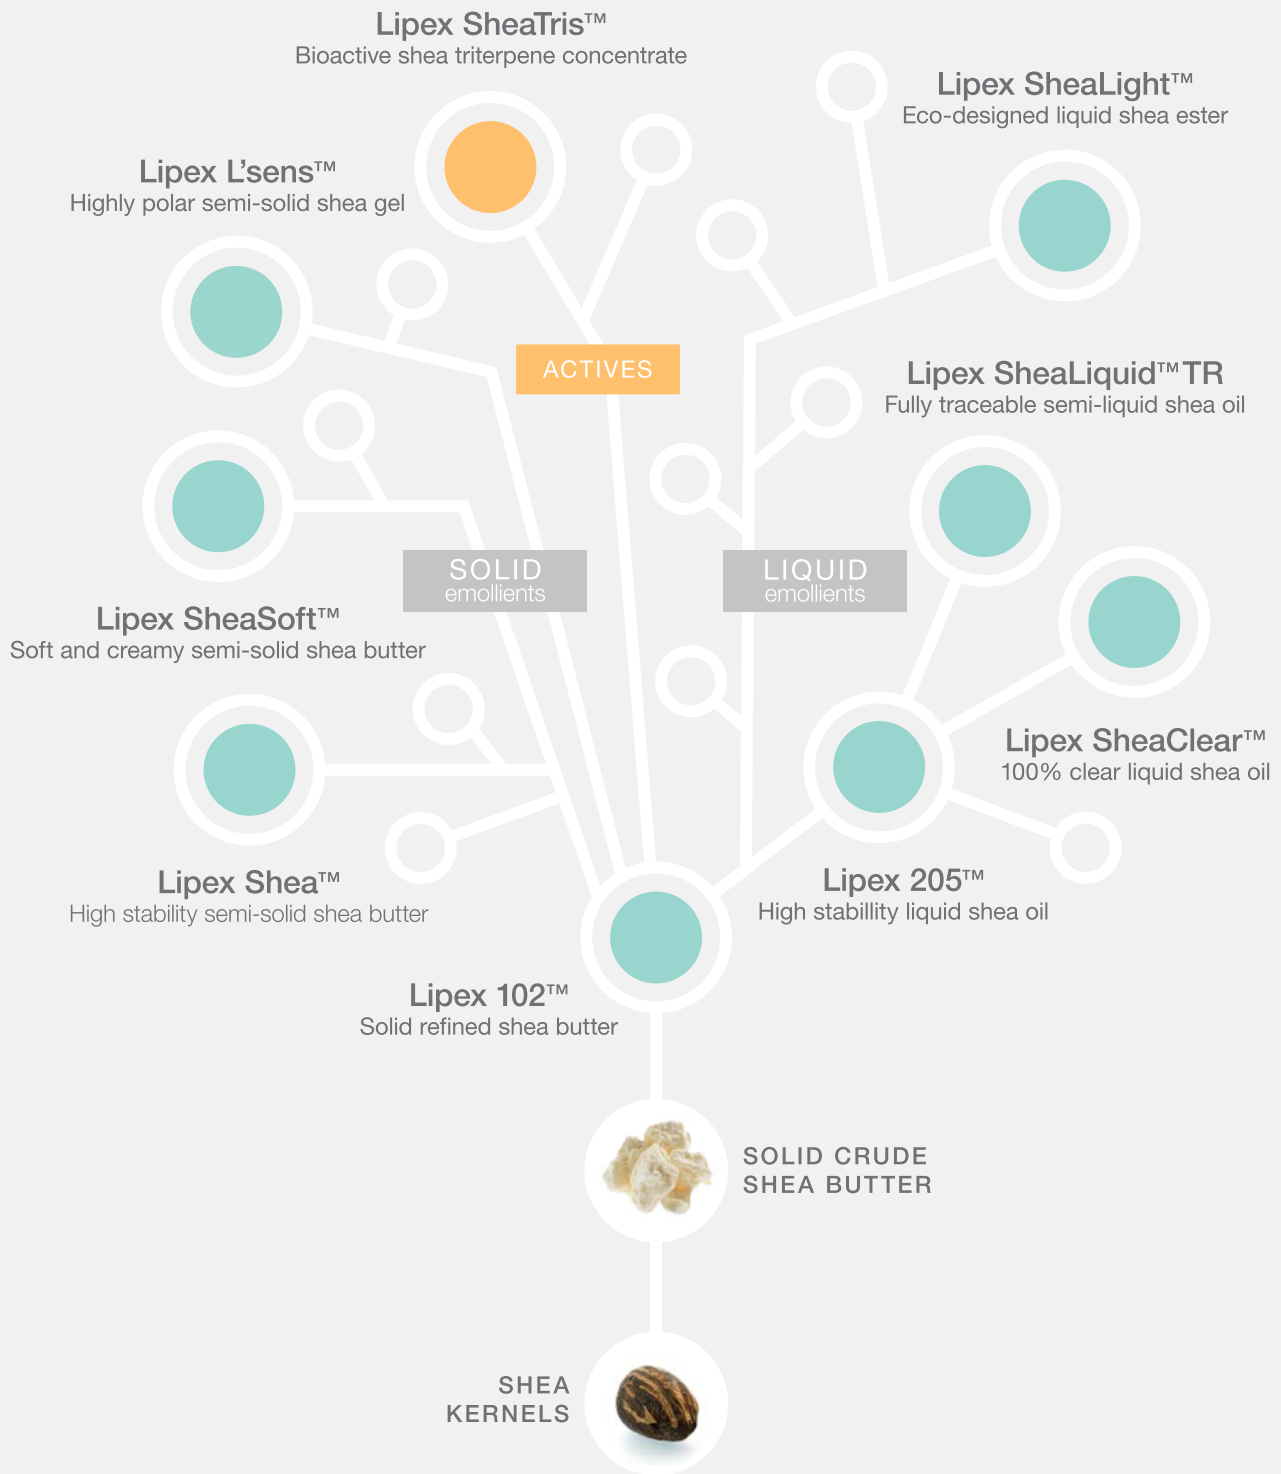

TECHNOLOGICALLY ADVANCED INNOVATIONS WITH SHEA

sustainable solutions

All our ingredients originate from renewable, natural sources and we are committed to minimising energy consumption and other negative environmental impacts from our processing. We communicate our objectives and achievements in our annual Sustainability Report.